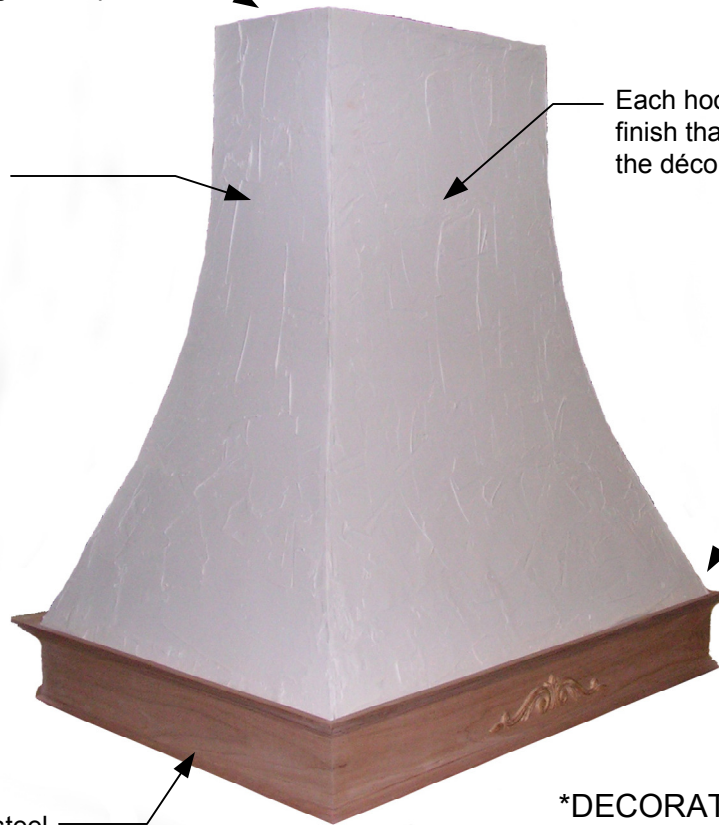

Custom Wood Hoods

The finishing touch for the kitchen of your dreams!

Venting through the top

Tough plywood construction on back, sides and front.

Each hood comes with a textured finish that can be painted to match the décor of your kitchen.

Solid hardwood trim and crown molding can be painted or stained.

*DECORATIVE SCROLL EXTRA

All hoods come with a stainless steel liner. The liner can be easily removed to access the inside of the hood or for the installation of an exhaust fan/light kit.

Hood can be custom built to any size. Call for details.

Specifications

Model	A	B	C	D	E	F	G	H
3030I	30.00	24.50	30.00	29.00	34.50	14.00	16.00	4.00
3036I	36.00	24.50	30.00	29.00	34.50	14.00	16.00	4.00
3040I	40.00	24.50	30.00	29.00	34.50	14.00	16.00	4.00
3630I	30.00	24.50	36.00	29.00	40.50	14.00	16.00	4.00
3636I	36.00	24.50	36.00	29.00	40.50	14.00	16.00	4.00
3640I	40.00	24.50	36.00	29.00	40.50	14.00	16.00	4.00