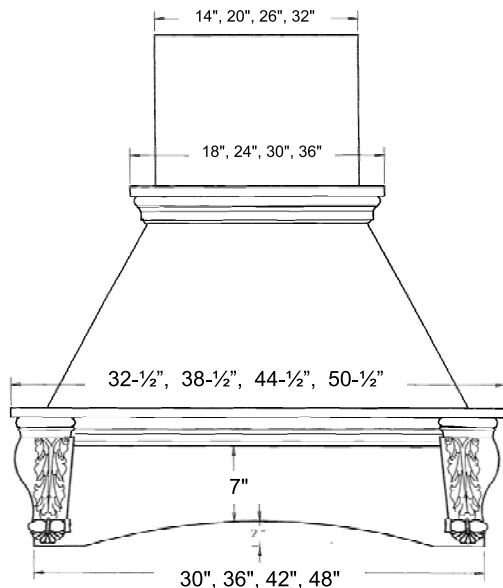

Arched Corbel Hood

*Available in Oak, Maple, and Cherry.

Custom Wood Hoods

The finishing touch for the kitchen of your dreams!

Model Numbers

Item #	Arched Corbel Hood
FDWHAC30-RO	30" Arched Corbel Hood / Red Oak
FDWHAC30-M	30" Arched Corbel Hood / Maple
FDWHAC30-C	30" Arched Corbel Hood / Cherry
FDWHAC36-RO	36" Arched Corbel Hood / Maple
FDWHAC36-M	36" Arched Corbel Hood / Maple
FDWHAC36-C	36" Arched Corbel Hood / Cherry
FDWHAC42-RO	42" Arched Corbel Hood / Red Oak
FDWHAC42-M	42" Arched Corbel Hood / Maple
FDWHAC42-C	42" Arched Corbel Hood / Cherry
FDWHAC48-RO	48" Arched Corbel Hood / Red Oak
FDWHAC48-M	48" Arched Corbel Hood / Maple
FDWHAC48-C	48" Arched Corbel Hood / Cherry
Item #	Arched Corbel Island Hood
FDWHAC-IS36RO	Arched Corbel Island Range Hood Oak 36"
FDWHAC-IS36M	Arched Corbel Island Range Hood Maple 36"
FDWHAC-IS36C	Arched Corbel Island Range Hood Cherry 36"
FDWHAC-IS42RO	Arched Corbel Island Range Hood Oak 42"
FDWHAC-IS42M	Arched Corbel Island Range Hood Maple 42"
FDWHAC-IS42C	Arched Corbel Island Range Hood Cherry 42"
FDWHAC-IS48RO	Arched Corbel Island Range Hood Oak 48"
FDWHAC-IS48M	Arched Corbel Island Range Hood Maple 48"
FDWHAC-IS48C	Arched Corbel Island Range Hood Cherry 48"

Venting can be through the top or out the back.

Hardwood trim and molding can be painted or stained.

Specifications

Front

Side – Wall Hood

Side - Island Hood