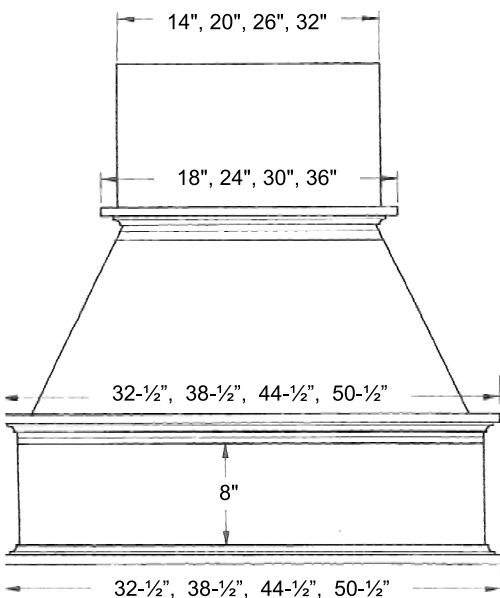

### Model Numbers

Item #	Decorative Hood
FDWH30-RO	30" Decorative Range Hood / Oak
FDWH30-M	30" Decorative Range Hood / Maple
FDWH30-H	30" Decorative Range Hood / Hickory
FDWH30-C	30" Decorative Range Hood / Cherry
FDWH36-RO	36" Decorative Range Hood / Oak
FDWH36-M	36" Decorative Range Hood / Maple
FDWH36-H	36" Decorative Range Hood / Hickory
FDWH36-C	36" Decorative Range Hood / Cherry
FDWH42-RO	42" Decorative Range Hood / Oak
FDWH42-M	42" Decorative Range Hood / Maple
FDWH42-H	42" Decorative Range Hood / Hickory
FDWH42-C	42" Decorative Range Hood / Cherry
FDWH48-RO	48" Decorative Range Hood / Oak
FDWH48-M	48" Decorative Range Hood / Maple
FDWH48-H	48" Decorative Range Hood / Hickory
FDWH48-C	48" Decorative Range Hood / Cherry
Item #	Decorative Island Hood
FDWH-IS30RO	30" Decorative Island Range Hood / Oak
FDWH-IS30M	30" Decorative Island Range Hood / Maple
FDWH-IS30H	30" Decorative Island Range Hood / Hickory
FDWH-IS30C	30" Decorative Island Range Hood / Cherry
FDWH-IS36RO	36" Decorative Island Range Hood / Oak
FDWH-IS36M	36" Decorative Island Range Hood / Maple
FDWH-IS36H	36" Decorative Island Range Hood / Hickory
FDWH-IS36C	36" Decorative Island Range Hood / Cherry
FDWH-IS42RO	42" Decorative Island Range Hood / Oak
FDWH-IS42M	42" Decorative Island Range Hood / Maple
FDWH-IS42H	42" Decorative Island Range Hood / Hickory
FDWH-IS42C	42" Decorative Island Range Hood / Cherry
FDWH-IS48RO	48" Decorative Island Range Hood / Oak
FDWH-IS48M	48" Decorative Island Range Hood / Maple
FDWH-IS48H	48" Decorative Island Range Hood / Hickory
FDWH-IS48C	48" Decorative Island Range Hood / Cherry

### Specifications

Front

Side – Wall Hood

Side - Island Hood