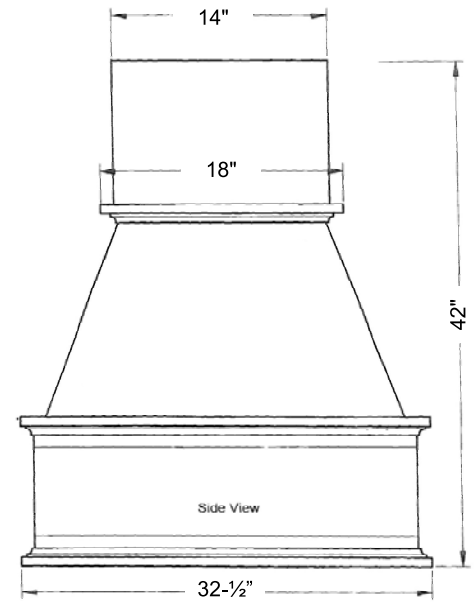

### Model Numbers

Item #	Decorative Hood
FDWH30-RO	30" Decorative Range Hood / Oak
FDWH30-M	30" Decorative Range Hood / Maple
FDWH30-H	30" Decorative Range Hood / Hickory
FDWH30-C	30" Decorative Range Hood / Cherry
FDWH36-RO	36" Decorative Range Hood / Oak
FDWH36-M	36" Decorative Range Hood / Maple
FDWH36-H	36" Decorative Range Hood / Hickory
FDWH36-C	36" Decorative Range Hood / Cherry
FDWH42-RO	42" Decorative Range Hood / Oak
FDWH42-M	42" Decorative Range Hood / Maple
FDWH42-H	42" Decorative Range Hood / Hickory
FDWH42-C	42" Decorative Range Hood / Cherry
FDWH48-RO	48" Decorative Range Hood / Oak
FDWH48-M	48" Decorative Range Hood / Maple
FDWH48-H	48" Decorative Range Hood / Hickory
FDWH48-C	48" Decorative Range Hood / Cherry
Item #	Decorative Island Hood
FDWH-IS30RO	30" Decorative Island Range Hood / Oak
FDWH-IS30M	30" Decorative Island Range Hood / Maple
FDWH-IS30H	30" Decorative Island Range Hood / Hickory
FDWH-IS30C	30" Decorative Island Range Hood / Cherry
FDWH-IS36RO	36" Decorative Island Range Hood / Oak
FDWH-IS36M	36" Decorative Island Range Hood / Maple
FDWH-IS36H	36" Decorative Island Range Hood / Hickory
FDWH-IS36C	36" Decorative Island Range Hood / Cherry
FDWH-IS42RO	42" Decorative Island Range Hood / Oak
FDWH-IS42M	42" Decorative Island Range Hood / Maple
FDWH-IS42H	42" Decorative Island Range Hood / Hickory
FDWH-IS42C	42" Decorative Island Range Hood / Cherry
FDWH-IS48RO	48" Decorative Island Range Hood / Oak
FDWH-IS48M	48" Decorative Island Range Hood / Maple
FDWH-IS48H	48" Decorative Island Range Hood / Hickory
FDWH-IS48C	48" Decorative Island Range Hood / Cherry

### Specifications

Front

Side – Wall Hood

Side - Island Hood