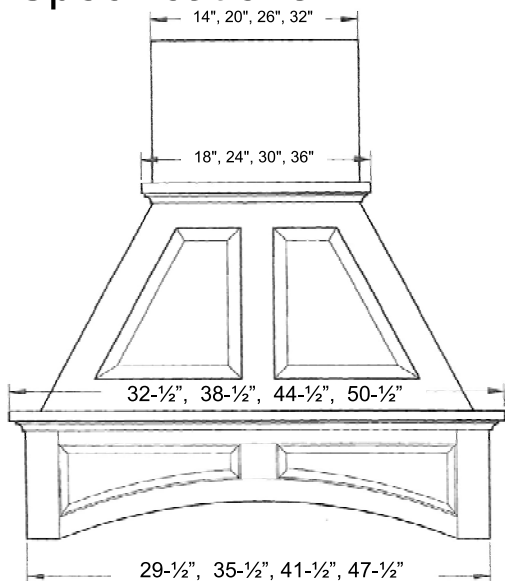

Custom Wood Hoods

The finishing touch for the kitchen of your dreams!

Model Numbers

Item #	Double Panel Hood
FDWHRP0230RO	30" Double Panel Hood / Red Oak
FDWHRP0230M	30" Double Panel Hood / Maple
FDWHRP0230H	30" Double Panel Hood / Hickory
FDWHRP0230C	30" Double Panel Hood / Cherry
FDWHRP0236RO	36" Double Panel Hood / Red Oak
FDWHRP0236M	36" Double Panel Hood / Maple
FDWHRP0236H	36" Double Panel Hood / Hickory
FDWHRP0236C	36" Double Panel Hood / Cherry
FDWHRP0242RO	42" Double Panel Hood / Red Oak
FDWHRP0242M	42" Double Panel Hood / Maple
FDWHRP0242H	42" Double Panel Hood / Hickory
FDWHRP0242C	42" Double Panel Hood / Cherry
FDWHRP0248RO	48" Double Panel Hood / Red Oak
FDWHRP0248M	48" Double Panel Hood / Maple
FDWHRP0248H	48" Double Panel Hood / Hickory
FDWHRP0248C	48" Double Panel Hood / Cherry
Item #	Double Panel Island Hood
FDWHRP-IS0230RO	30" Double Panel Island Hood / Red Oak
FDWHRP-IS0230M	30" Double Panel Island Hood / Maple
FDWHRP-IS0230H	30" Double Panel Island Hood / Hickory
FDWHRP-IS0230C	30" Double Panel Island Hood / Cherry
FDWHRP-IS0236RO	36" Double Panel Island Hood / Red Oak
FDWHRP-IS0236M	36" Double Panel Island Hood / Maple
FDWHRP-IS0236H	36" Double Panel Island Hood / Hickory
FDWHRP-IS0236C	36" Double Panel Island Hood / Cherry
FDWHRP-IS0242RO	42" Double Panel Island Hood / Red Oak
FDWHRP-IS0242M	42" Double Panel Island Hood / Maple
FDWHRP-IS0242H	42" Double Panel Island Hood / Hickory
FDWHRP-IS0242C	42" Double Panel Island Hood / Cherry
FDWHRP-IS0248RO	48" Double Panel Island Hood / Red Oak
FDWHRP-IS0248M	48" Double Panel Island Hood / Maple
FDWHRP-IS0248H	48" Double Panel Island Hood / Hickory
FDWHRP-IS0248C	48" Double Panel Island Hood / Cherry

Venting can be through the top or out the back.

Hardwood trim and molding can be painted or stained.

Specifications

Front

Side - Wall Hood

Side - Island Hood