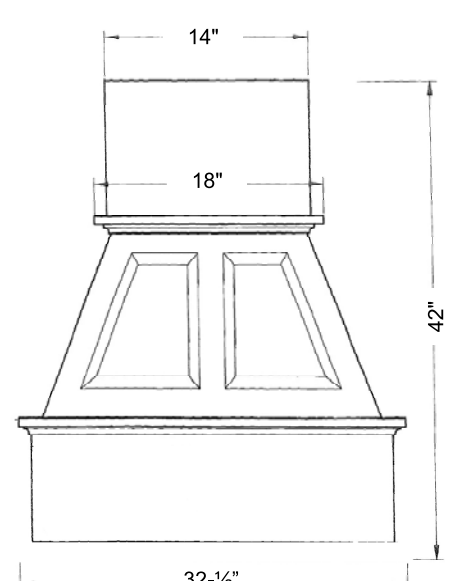

Custom Wood Hoods

The finishing touch for the kitchen of your dreams!

Model Numbers

Item #	Double Panel Hood
FDWHRP0230RO	30" Double Panel Hood / Red Oak
FDWHRP0230M	30" Double Panel Hood / Maple
FDWHRP0230H	30" Double Panel Hood / Hickory
FDWHRP0230C	30" Double Panel Hood / Cherry
FDWHRP0236RO	36" Double Panel Hood / Red Oak
FDWHRP0236M	36" Double Panel Hood / Maple
FDWHRP0236H	36" Double Panel Hood / Hickory
FDWHRP0236C	36" Double Panel Hood / Cherry
FDWHRP0242RO	42" Double Panel Hood / Red Oak
FDWHRP0242M	42" Double Panel Hood / Maple
FDWHRP0242H	42" Double Panel Hood / Hickory
FDWHRP0242C	42" Double Panel Hood / Cherry
FDWHRP0248RO	48" Double Panel Hood / Red Oak
FDWHRP0248M	48" Double Panel Hood / Maple
FDWHRP0248H	48" Double Panel Hood / Hickory
FDWHRP0248C	48" Double Panel Hood / Cherry
Item #	Double Panel Island Hood
FDWHRP-IS0230RO	30" Double Panel Island Hood / Red Oak
FDWHRP-IS0230M	30" Double Panel Island Hood / Maple
FDWHRP-IS0230H	30" Double Panel Island Hood / Hickory
FDWHRP-IS0230C	30" Double Panel Island Hood / Cherry
FDWHRP-IS0236RO	36" Double Panel Island Hood / Red Oak
FDWHRP-IS0236M	36" Double Panel Island Hood / Maple
FDWHRP-IS0236H	36" Double Panel Island Hood / Hickory
FDWHRP-IS0236C	36" Double Panel Island Hood / Cherry
FDWHRP-IS0242RO	42" Double Panel Island Hood / Red Oak
FDWHRP-IS0242M	42" Double Panel Island Hood / Maple
FDWHRP-IS0242H	42" Double Panel Island Hood / Hickory
FDWHRP-IS0242C	42" Double Panel Island Hood / Cherry
FDWHRP-IS0248RO	48" Double Panel Island Hood / Red Oak
FDWHRP-IS0248M	48" Double Panel Island Hood / Maple
FDWHRP-IS0248H	48" Double Panel Island Hood / Hickory
FDWHRP-IS0248C	48" Double Panel Island Hood / Cherry

Venting can be through the top or out the back.

Hardwood trim and molding can be painted or stained.

Specifications

Front

Side - Wall Hood

Side - Island Hood