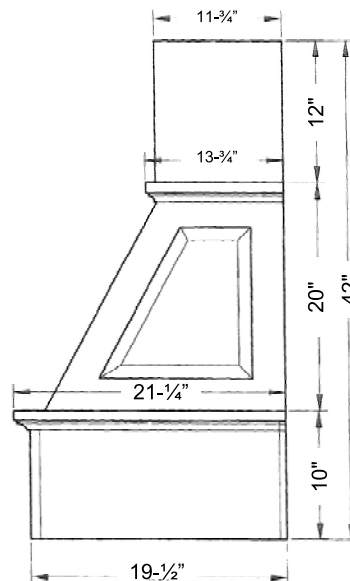

Custom Wood Hoods

The finishing touch for the kitchen of your dreams!

Model Numbers

Item #	Double Panel Hood
FDWHRP0230RO	30" Double Panel Hood / Red Oak
FDWHRP0230M	30" Double Panel Hood / Maple
FDWHRP0230H	30" Double Panel Hood / Hickory
FDWHRP0230C	30" Double Panel Hood / Cherry
FDWHRP0236RO	36" Double Panel Hood / Red Oak
FDWHRP0236M	36" Double Panel Hood / Maple
FDWHRP0236H	36" Double Panel Hood / Hickory
FDWHRP0236C	36" Double Panel Hood / Cherry
FDWHRP0242RO	42" Double Panel Hood / Red Oak
FDWHRP0242M	42" Double Panel Hood / Maple
FDWHRP0242H	42" Double Panel Hood / Hickory
FDWHRP0242C	42" Double Panel Hood / Cherry
FDWHRP0248RO	48" Double Panel Hood / Red Oak
FDWHRP0248M	48" Double Panel Hood / Maple
FDWHRP0248H	48" Double Panel Hood / Hickory
FDWHRP0248C	48" Double Panel Hood / Cherry
Item #	Double Panel Island Hood
FDWHRP-IS0230RO	30" Double Panel Island Hood / Red Oak
FDWHRP-IS0230M	30" Double Panel Island Hood / Maple
FDWHRP-IS0230H	30" Double Panel Island Hood / Hickory
FDWHRP-IS0230C	30" Double Panel Island Hood / Cherry
FDWHRP-IS0236RO	36" Double Panel Island Hood / Red Oak
FDWHRP-IS0236M	36" Double Panel Island Hood / Maple
FDWHRP-IS0236H	36" Double Panel Island Hood / Hickory
FDWHRP-IS0236C	36" Double Panel Island Hood / Cherry
FDWHRP-IS0242RO	42" Double Panel Island Hood / Red Oak
FDWHRP-IS0242M	42" Double Panel Island Hood / Maple
FDWHRP-IS0242H	42" Double Panel Island Hood / Hickory
FDWHRP-IS0242C	42" Double Panel Island Hood / Cherry
FDWHRP-IS0248RO	48" Double Panel Island Hood / Red Oak
FDWHRP-IS0248M	48" Double Panel Island Hood / Maple
FDWHRP-IS0248H	48" Double Panel Island Hood / Hickory
FDWHRP-IS0248C	48" Double Panel Island Hood / Cherry

Venting can be through the top or out the back.

Hardwood trim and molding can be painted or stained.

Specifications

Front

Side - Wall Hood

Side - Island Hood