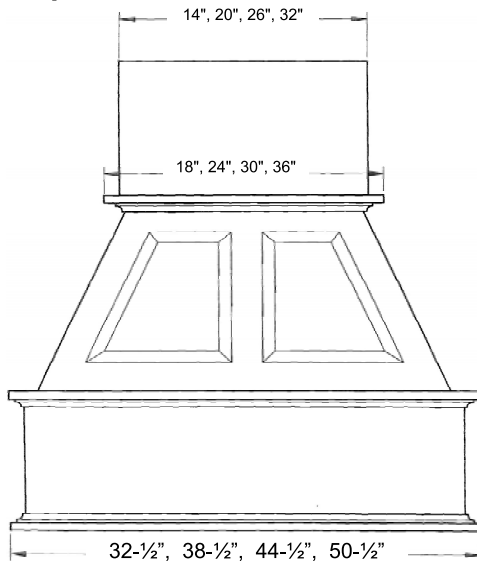

Specifications

Front