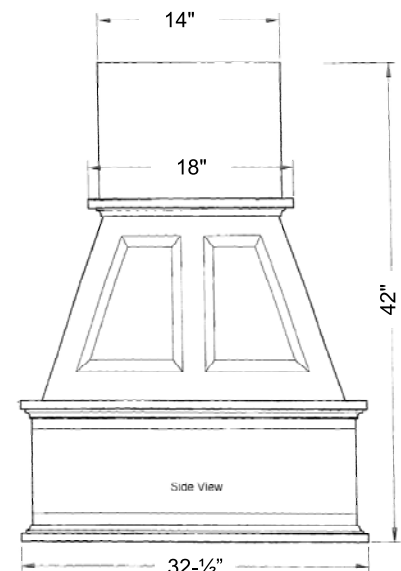

Item #	Upper Raise Panel Island Hood
FDWHRP01-IS30RO	30" Upper Raise Panel Island Hood / Red Oak
FDWHRP01-IS30M	30" Upper Raise Panel Island Hood / Maple
FDWHRP01-IS30H	30" Upper Raise Panel Island Hood / Hickory
FDWHRP01-IS30C	30" Upper Raise Panel Island Hood / Cherry
FDWHRP01-IS36RO	36" Upper Raise Panel Island Hood / Red Oak
FDWHRP01-IS36M	36" Upper Raise Panel Island Hood / Maple
FDWHRP01-IS36H	36" Upper Raise Panel Island Hood / Hickory
FDWHRP01-IS36C	36" Upper Raise Panel Island Hood / Cherry
FDWHRP01-IS42RO	42" Upper Raise Panel Island Hood / Hickory
FDWHRP01-IS42M	42" Upper Raise Panel Island Hood / Maple
FDWHRP01-IS42H	42" Upper Raise Panel Island Hood / Red Oak
FDWHRP01-IS42C	42" Upper Raise Panel Island Hood / Cherry
FDWHRP01-IS48RO	48" Upper Raise Panel Island Hood / Red Oak
FDWHRP01-IS48M	48" Upper Raise Panel Island Hood / Maple
FDWHRP01-IS48H	48" Upper Raise Panel Island Hood / Hickory
FDWHRP01-IS48C	48" Upper Raise Panel Island Hood / Cherry

Side - Island Hood

42"