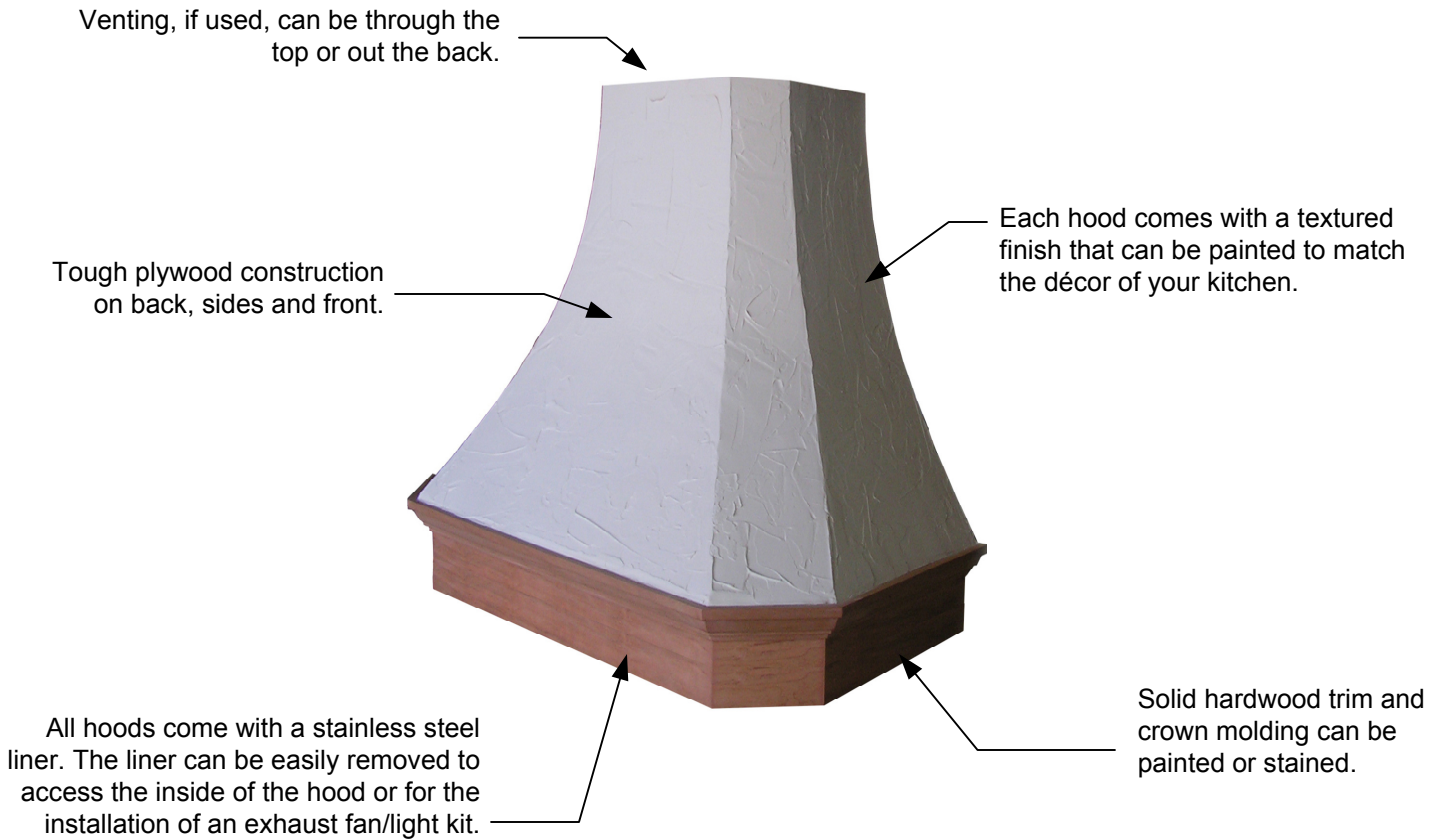

5-Sided Hoods

*Available in Oak, Maple and Cherry.

Custom Wood Hoods

The finishing touch for the kitchen of your dreams!

Hood can be custom built to any size. Call for details.

Specifications

Model	A	B	C	D	E	F	G	H
30305S	30.00	15.50	25.50	20.00	29.75	12.00	13.00	5.00
30365S	36.00	15.50	25.50	20.00	29.75	12.00	13.00	5.00
30405S	40.00	15.50	25.50	20.00	29.75	12.00	13.00	5.00
36305S	30.00	17.50	31.50	22.00	35.75	12.00	16.00	5.00
36365S	36.00	17.50	31.50	22.00	35.75	12.00	16.00	5.00
36405S	40.00	17.50	31.50	22.00	35.75	12.00	16.00	5.00

ORDER BY MODEL NUMBER:

3 0 3 0 5S - M

Model

Style (5S - Wall)

RO - OAK
M - MAPLE
C - CHERRY