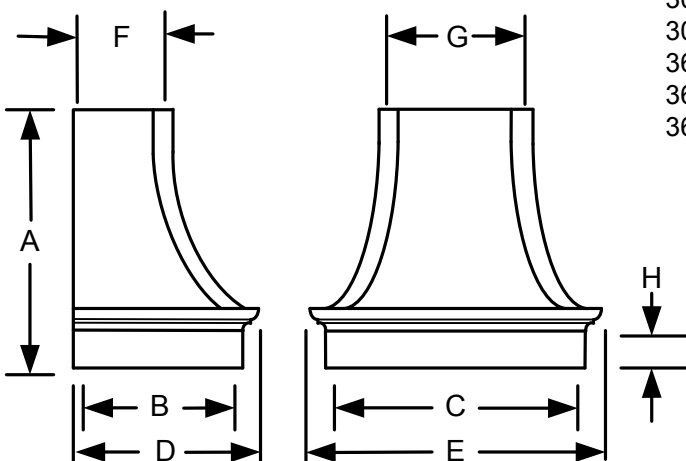

5-Sided Hoods

*Available in Oak, Maple and Cherry.

Custom Wood Hoods

The finishing touch for the kitchen of your dreams!

Hood can be custom built to any size. Call for details.

Specifications

Model	A	B	C	D	E	F	G	H
30305S	30.00	15.50	25.50	20.00	29.75	12.00	13.00	5.00
30365S	36.00	15.50	25.50	20.00	29.75	12.00	13.00	5.00
30405S	40.00	15.50	25.50	20.00	29.75	12.00	13.00	5.00
36305S	30.00	17.50	31.50	22.00	35.75	12.00	16.00	5.00
36365S	36.00	17.50	31.50	22.00	35.75	12.00	16.00	5.00
36405S	40.00	17.50	31.50	22.00	35.75	12.00	16.00	5.00

ORDER BY MODEL NUMBER:

3 0 3 0 5S - M

Model

Style (5S - Wall)

RO - OAK
M - MAPLE
C - CHERRY